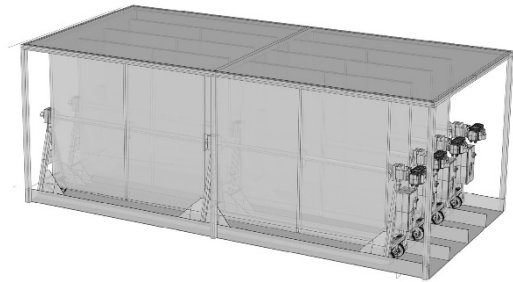

ESM10.T4

ESM10.T4: Solar Array Pack

Earthsafe ESM20.T4 is a shipping package for 4 mobile solar arrays of 4 panels each. The 16 panels are capable of generating 6000 watts of power.

The solar panel arrays include wheels for easy roll-on roll-off from the package. The pack can be loaded onto trucks or trailers for delivery to site.

Each array has its panels folded for efficient packing and transport. Each is easily rotated to position with plug and play connectivity to the solar power management module.

The system is designed for special event support, remote facilities, exploration base camps, or humanitarian response.

Dimensions	96" W x 90" H x 192" L (2400W x 2250H x 4800D)
-------------------	---

Capacity	6000 Watt
-----------------	-----------

Weight (Estimate)	1500 LB (750 KG) Empty 4000 LB (2000 KG) Loaded
--------------------------	--