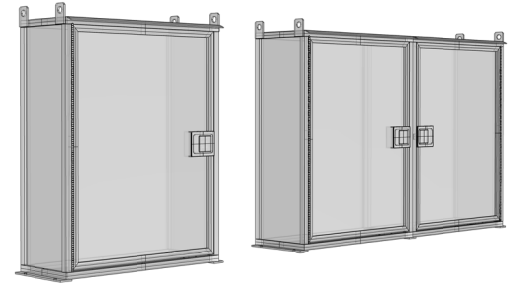

TOP VIEW

PERSPECTIVE

FRONT VIEW

SIDE VIEW

EQUIPMENT ENCLOSURES

MODEL	H	L	D	DOORS	EMPTY
CF	IN	IN	IN	EA	LB
E1.04	24	24	12	1	60
E1.06	36	24	12	1	70
E1.08	36	24	16	1	80
E1.12	36	36	16	1	100
E1.16	48	36	16	2	150
E1.21	48	48	16	2	170
E1.40	48	60	24	2	230
E1.48	48	72	24	2	260
E1.62	60	60	30	2	290
E1.75	60	72	30	2	320
E1.90	72	72	30	2	370

ACCESSORY OPTIONS

MARK	X	DESCRIPTION
1	X	ALUM CONSTRUCT STD
1		STAINLESS 304 CONSTRUCT
2		INSULATION
3		HEATER
4		LOCKABLE LATCH
5		DUAL VENTS
6		VENT AND FAN
7		AIR CONDITIONING
8		EXTERIOR COAT SPEC
9		INTERIOR COAT SPEC
10		INT CHANNEL SUPPRT
11		INT POWER OUTLET
12		INT LIGHTING
13		DOOR TAMPER SWITCH