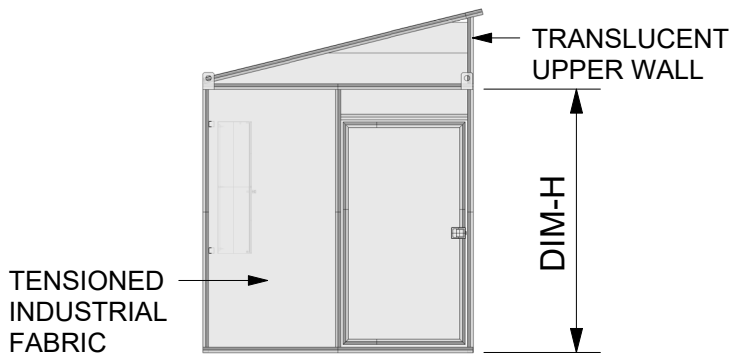

TOP VIEW

PERSPECTIVE

FRONT VIEW

SIDE VIEW

TENSIONED FABRIC ENCLOSURES

MODEL	H	L	D	DOORS	EMPTY
CF	IN	IN	IN	EA	LB
E4.0128	96	48	48	1	300
E4.0256	96	48	96	1	500
E4.0512	96	96	96	1	900
E4.0768	96	96	144	1	1400
E4.1024	96	96	192	1	1900
E4.1280	96	96	240	1	2600
E4.1536	96	96	288	1	3300