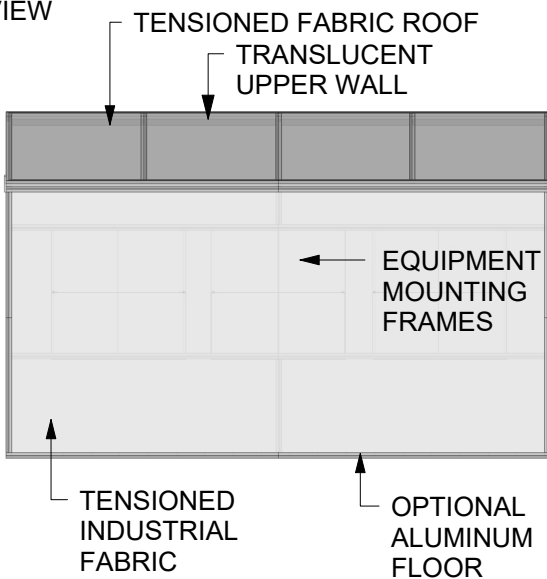

TOP VIEW

PERSPECTIVE

FRONT VIEW

SIDE VIEW

TENSIONED FABRIC ENCLOSURES

MODEL	H	L	D	DOORS	EMPTY
CF	IN	IN	IN	EA	LB
E4.0128	96	48	48	1	300
E4.0256	96	48	96	1	500
E4.0512	96	96	96	1	900
E4.0768	96	96	144	1	1400
E4.1024	96	96	192	1	1900
E4.1280	96	96	240	1	2600
E4.1536	96	96	288	1	3300

ACCESSORY OPTIONS

MARK	X	DESCRIPTION
1	X	ALUM CONSTRUCT STD
1		STAINLESS 304 CONSTRUCT
2		INSULATION
3		HEATER
4		LOCKABLE LATCH
5		DUAL VENTS
6		VENT AND FAN
7		AIR CONDITIONING
8		EXTERIOR COAT SPEC
9		INTERIOR COAT SPEC
10		INT CHANNEL SUPPRT
11		INT POWER OUTLET
12		INT LIGHTING
13		DOOR TAMPER SWITCH