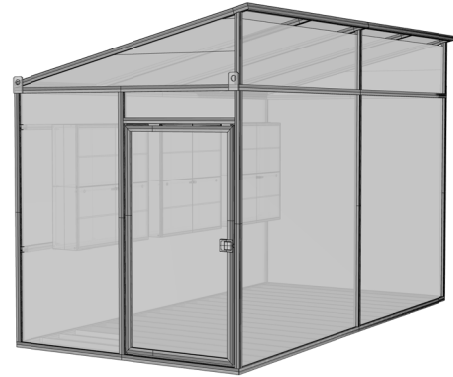

TOP VIEW

PERSPECTIVE

FRONT VIEW

SIDE VIEW

TENSIONED FABRIC ENCLOSURES

MODEL	H	L	D	DOORS	EMPTY
CF	IN	IN	IN	EA	LB
E4.0128	96	48	48	1	300
E4.0256	96	48	96	1	500
E4.0512	96	96	96	1	900
E4.0768	96	96	144	1	1400
E4.1024	96	96	192	1	1900
E4.1280	96	96	240	1	2600
E4.1536	96	96	288	1	3300

ACCESSORY OPTIONS

MARK	X	DESCRIPTION
1	X	ALUM CONSTRUCT STD
1		STAINLESS 304 CONSTRUCT
2		INSULATION
3		HEATER
4		LOCKABLE LATCH
5		DUAL VENTS
6		VENT AND FAN
7		AIR CONDITIONING
8		EXTERIOR COAT SPEC
9		INTERIOR COAT SPEC
10		INT CHANNEL SUPPRT
11		INT POWER OUTLET
12		INT LIGHTING
13		DOOR TAMPER SWITCH